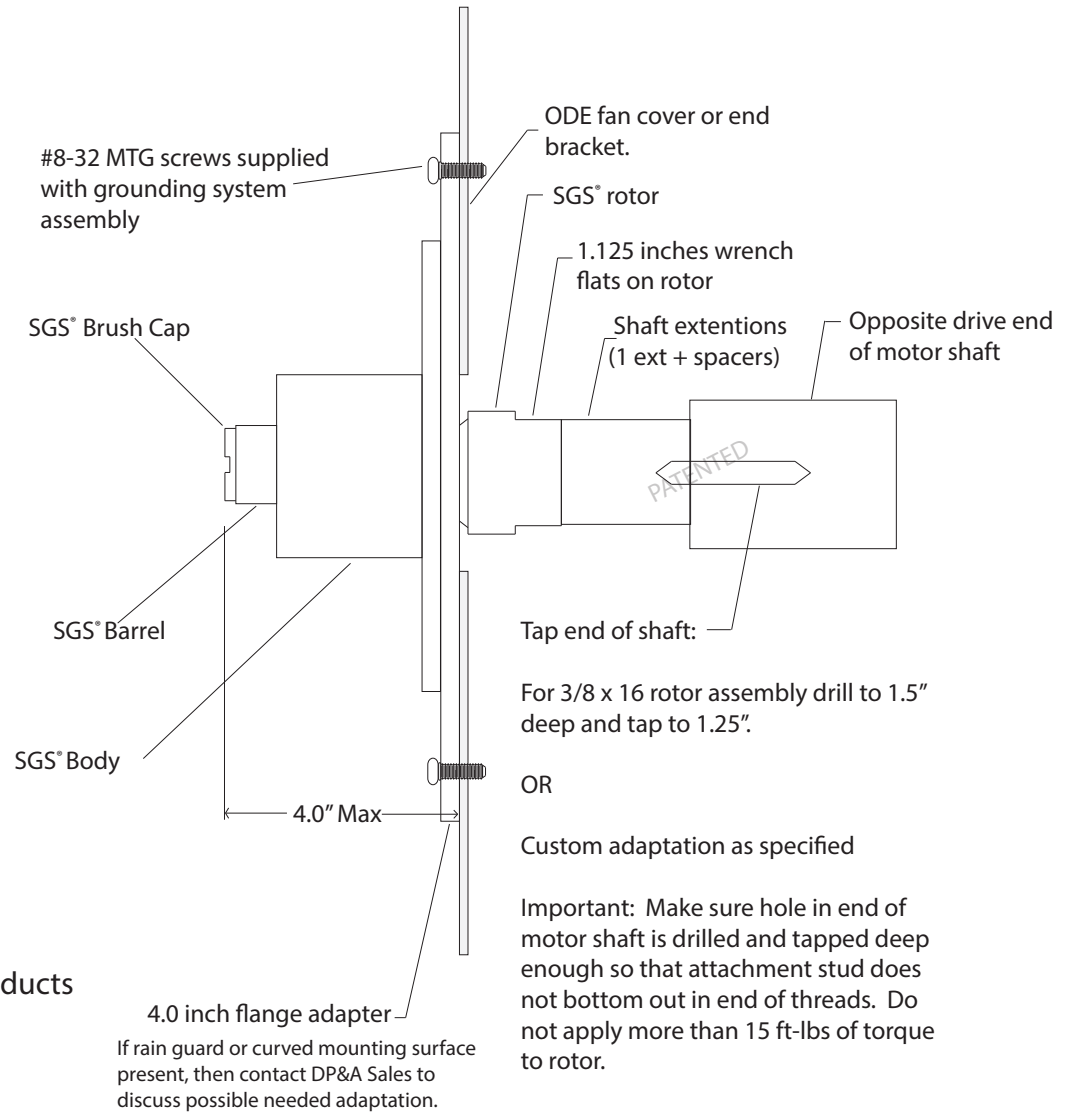

# SGS® CR Series Shaft Grounding System CR23XB

## Application for 404T-447T, TEFC Motors

SGS® CR Series patented (Pat#5,661,356) shaft grounding system  
 DP&A Sales is exclusive worldwide factory distributor for SGS® products  
 Tel: +1 541-997-4068  
 Fax: +1 541-997-7278  
 sales@dpa-sales.com  
 www.shaftgrounding.com