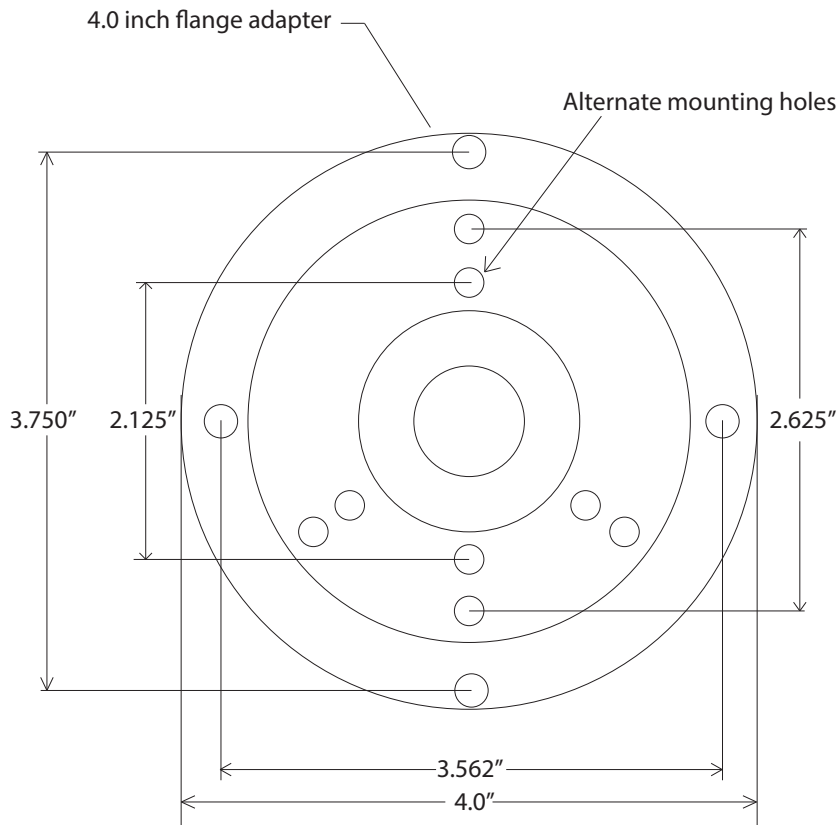

# SGS® CR Series Shaft Grounding System CR23XB

## Application for 404T-447T, TEFC Motors

SGS® CR Series patented (Pat#5,661,356) shaft grounding system  
 DP&A Sales is exclusive worldwide factory distributor for SGS® products  
 Tel: +1 541-997-4068  
 Fax: +1 541-997-7278  
 sales@dpa-sales.com  
 www.shaftgrounding.com